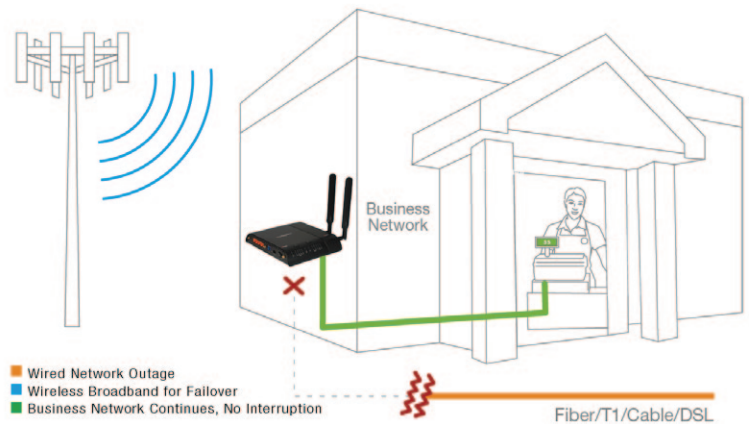

Keep your network online with high-speed wireless broadband.

As businesses increasingly move to cloud computing and are more heavily dependent on remote applications, reliable internet connectivity becomes mission-critical for your show's success. Cradlepoint's integrated business series routers combine the power and flexibility of a high capacity router with an embedded business-grade wireless WAN modem to provide a fully-integrated business continuity solution.

The integrated 3G/4G wireless modem can be used as failover for when the wired connection is disrupted, or as the primary connection when a hard-line is not available or impractical.

## Key Features

- Integrated 3G/4G Modem (primary or backup connection)
- Typical 4G LTE Download Speeds of 5-12 Mbps with Upload Speeds of 2-5 Mbps
- 5 Ethernet 10/100/1000 LAN/WAN Ports
- WiFi (802.11 a/b/g/n) Support For 50+ Connections (ideal conditions, low bandwidth usage)
- 2.4GHz and 5GHz Support
- Load Balancing Across Multiple Wired And Wireless WANs when additional bandwidth is required.
- Configure Up To Four SSIDs, with individual security settings